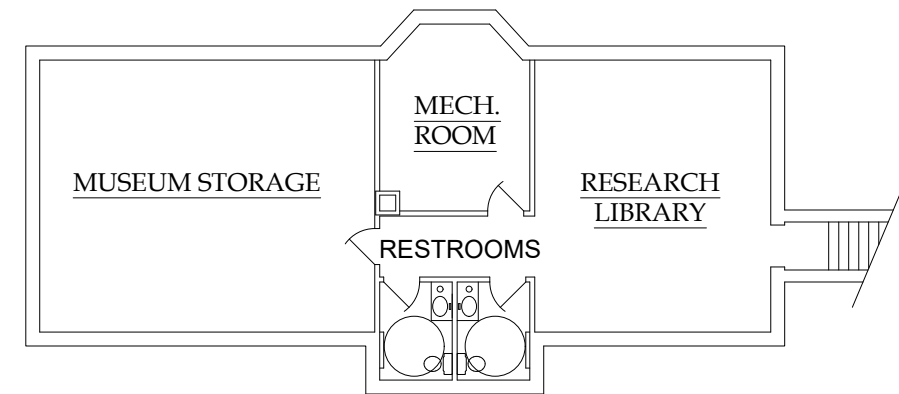

SOUTH ELEVATION

Square Footage: 2,736

Square Footage: 1669

EAST ELEVATION

NORTH ELEVATION

WEST ELEVATION

MILWAUKEE ROAD DEPOT - CHARLES CITY, IOWA