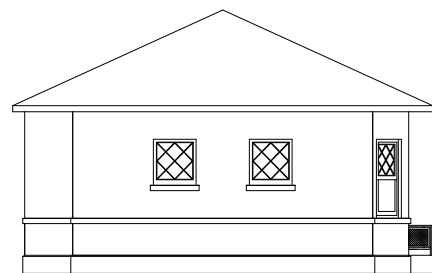

SOUTH ELEVATION

Square Footage: 2,736

Square Footage: 1669

EAST ELEVATION

NORTH ELEVATION

WEST ELEVATION

MILWAUKEE ROAD DEPOT - CHARLES CITY, IOWA