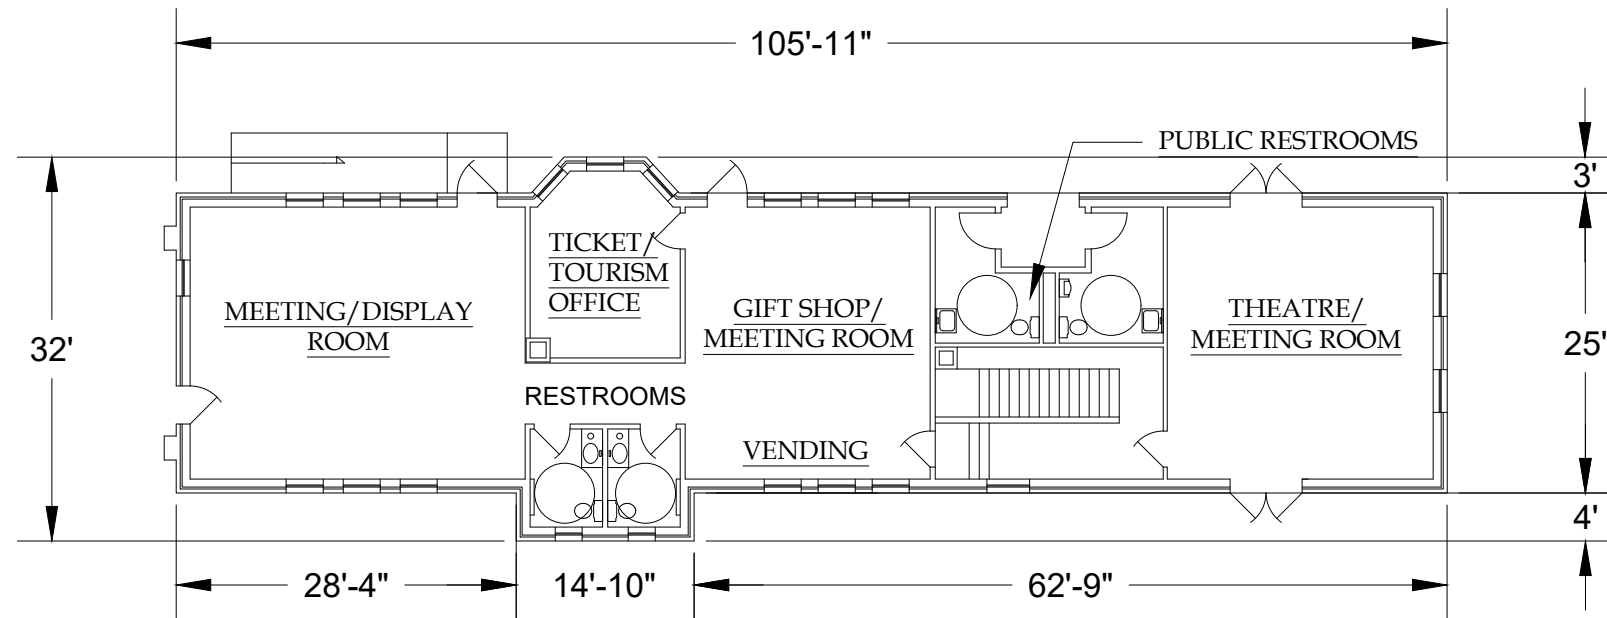

SOUTH ELEVATION

Square Footage: 2,736

Square Footage: 1669

EAST ELEVATION

NORTH ELEVATION

WEST ELEVATION

MILWAUKEE ROAD DEPOT - CHARLES CITY, IOWA